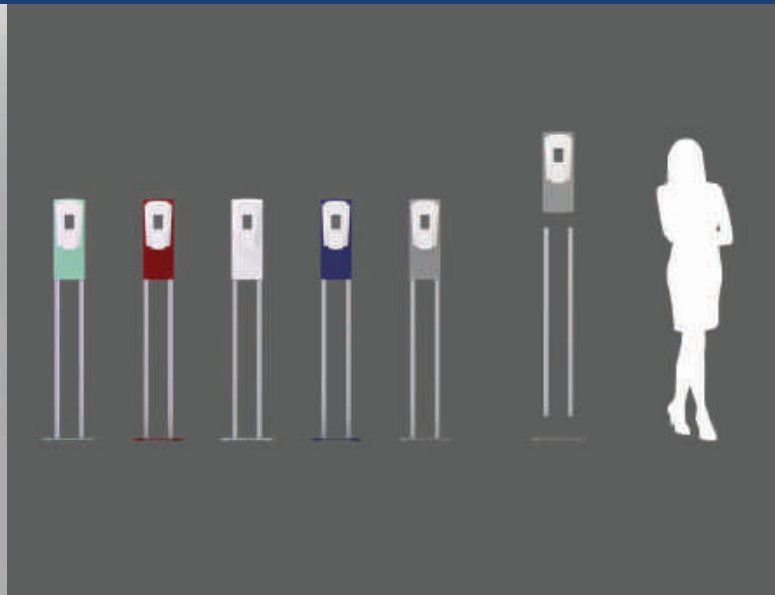

Hand Sanitizing Stations

Carpenter Connection

901 Killarney Drive, Pittsburgh, PA 15234 | 412.881.3900 | info@carpconn.com