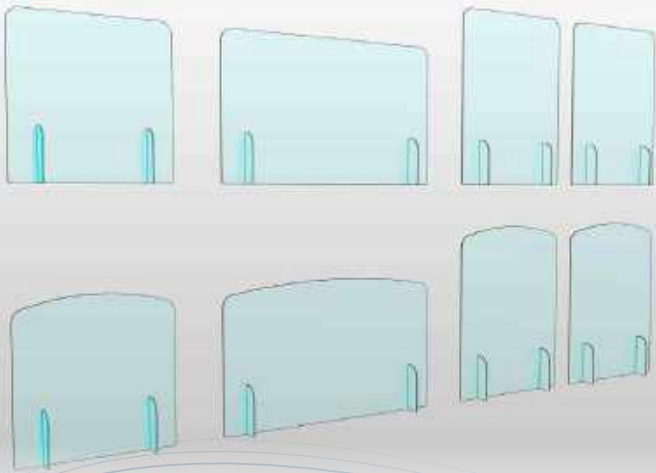

Stay safe with **Desk Dividers**

For schools and businesses

412.881.3900 | info@carpconn.com

Learn more! **Contact us today for pricing and installation.**