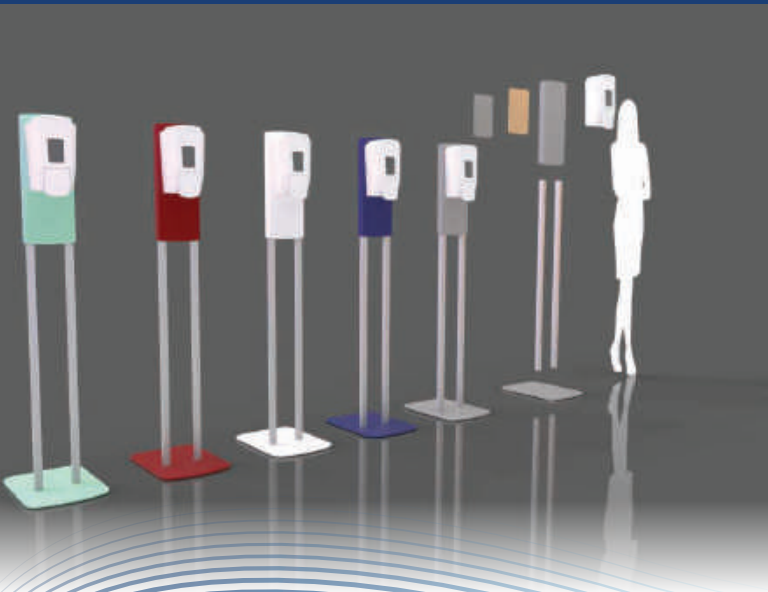

Stay safe with Hand Sanitizing Stations

For businesses, schools, and public spaces

412.881.3900 | info@carpconn.com

Learn more! **Contact us today for pricing and installation.**