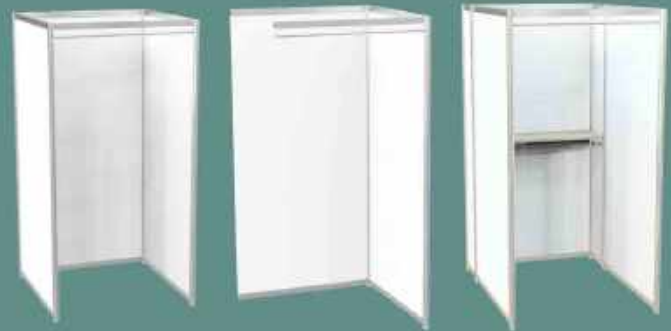

Stay safe with **Voting Booths**

For protection and privacy

412.881.3900 | info@carpconn.com

Learn more! **Contact us today for pricing and installation.**